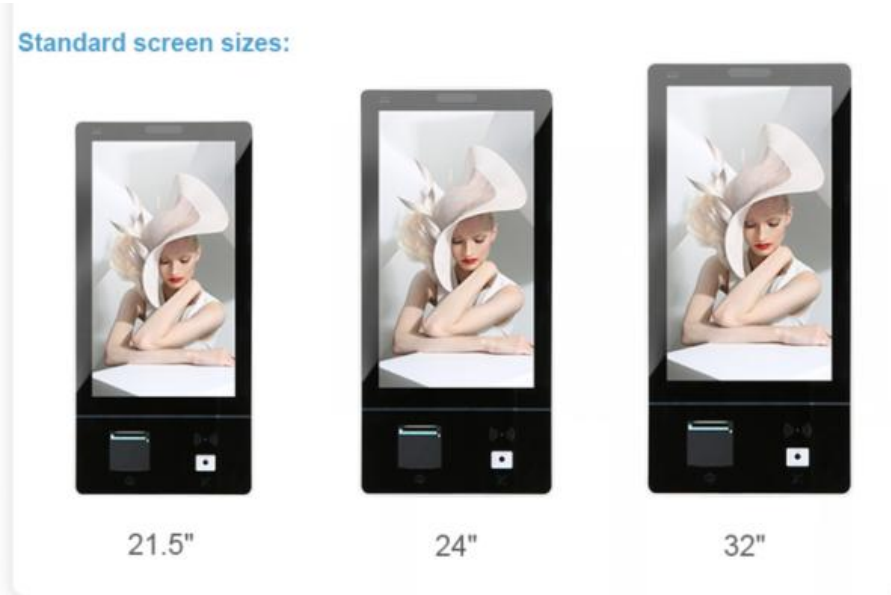

Product Description

The sleek design, which is understated in black and can be used in a small space, make a big splash with its luxury.

Wall Mount Touchscreen Self-Service Payment Kiosk Parameter

Wall Mount Touchscreen Self-Service Payment Kiosk Detail

Wall-mountable

You can mount it on the wall with a VESA wall mount bracket.

The standard VESA pattern makes it easy to mount the terminal on the wall, saving even more space.

Wall Mount Touchscreen Self-Service Payment Kiosk Feature and Application Flexibility